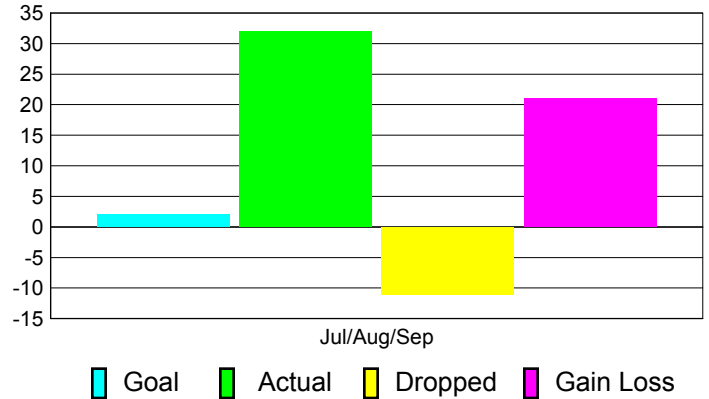

Membership Results 2012-2013

Goal, New, Dropped, Gain/Loss

Comparison of Membership Gain/Loss

Current Year Compared to the Previous Year